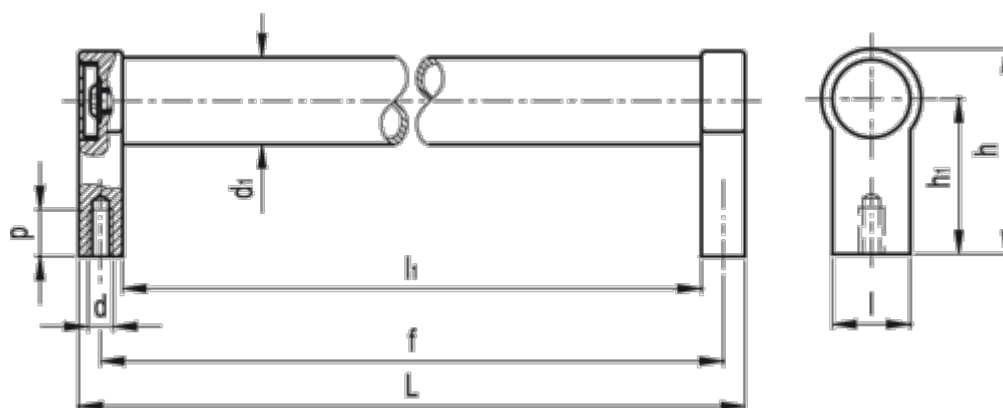

# Data Sheet

Article number: 20568300400

Description: E+G Tubular handle GN333.1-30-400-A-SW  
A Mounting from back

## Measures

d = M8

d1 = 30

f = 400

h = 68

h1 = 51

L = 417

l1 = 383